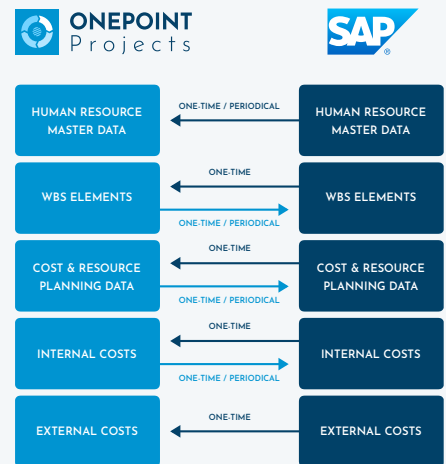

SAP CONNECTOR OPTION

Integrated Project Portfolio & Resource Management for SAP

ONEPOINT's SAP Connector provides a bidirectional integration between ONEPOINT and SAP. By syncing data from ONEPOINT's integrated multi-project database in SAP and vice versa, SAP is seamlessly enhanced with standards-based project and portfolio management as well as project resource management.

Reduce administrative costs and remain within budget by starting projects properly and making use of real-time information across all projects (no double typing) through a bidirectional synchronization of relevant data

Improve project and resource transparency through a better visualization and communication of project statuses and resource utilization gathered in one integrated multi-project database

Minimize project failure and delays by preventing work overloads through always up-to-date resource information as well as forecasts and easy conflict resolution with interactive resource allocation and utilization views

Faster project implementation due to improved project planning and controlling supported by a clear and consistent visualization of project data like standards-based project charts and portfolio overviews