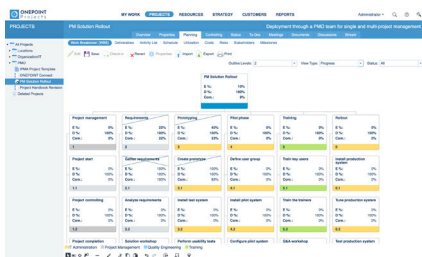

Improve project and resource transparency through a better visualization and communication of project statuses and resource utilization gathered in one integrated multi-project database

Minimize project failure and delays by preventing work overloads through always up-to-date resource information as well as forecasts and easy conflict resolution with interactive resource allocation and utilization views

Faster project implementation due to improved project planning and controlling supported by a clear and consistent visualization of project data like standards-based project charts and portfolio overviews

FEATURES

- ✓ Automatic or manual bidirectional synchronization of projects, WBS components, cost and resource planning data, as well as internal costs between ONEPOINT and SAP
- ✓ Automatic or manual synchronization of human resource master data and external costs from SAP to ONEPOINT
- ✓ Highly visual project planning tools for SAP projects such as interactive WBS and Gantt charts with dependencies, as well as additional standards-based PM charts (e.g. Earned Value, MTA)
- ✓ Resource management for SAP projects with interactive views for resource utilization and allocation, forecasts and conflict resolution
- ✓ Revision-safe and IPMA compliant status reporting for SAP projects including easily configurable automatic, half-automatic and manual traffic lights
- ✓ Optional licensable modules like Jira integration, status reporting, risk management, program management, stakeholder and portfolio analysis