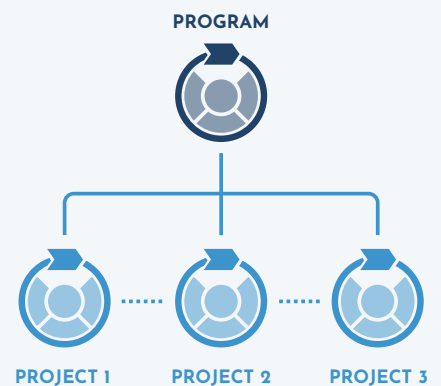

PROGRAM MANAGEMENT OPTION

Managing Complex Programs and Executing Sub-Projects

ONEPOINT's Program Management Option allows you to plan and manage large, complex projects and dependencies between related projects easily. Splitting projects into sub-projects and to distribute responsibilities across multiple project managers is supported. Each sub-project manager can then decide which activities are visible in the overall program plan.

Support the overall strategic goals and vision of your organization by using the program as a centralized coordination point and focus on managing related projects contributing to the vision

Reduce costs and time to project by improved management of project interdependencies through utilizing synergies and transparent communication within the program

Reduce risks and impacts by dividing responsibilities across multiple project managers and benefit from more transparency through interlinking activities between program and sub-projects

Effectively manage resources within a program through easier prioritizing activities and react flexibly by moving resources accordingly when changes in demand occur

FEATURES

- ✔ Splitting large complex projects into a number of related sub-projects and dividing responsibilities across multiple project managers
- ✔ Adding a sub-project automatically creates a program
- ✔ Interlinking dependencies of activities between sub-projects and the program
- ✔ Automatically aggregated data from sub-project to program level
- ✔ Status report filing for both, the program and sub-project levels, and overall cost and progress tracking with version-controlled program plans
- ✔ Including sub-projects to multiple programs and linking programs as sub-projects to other programs